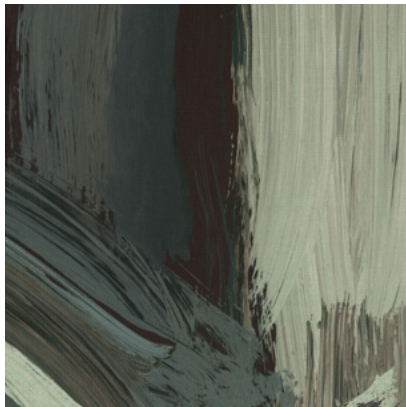

Ensemble rediscovers
the joy and creativity
of your inner child

BLISS