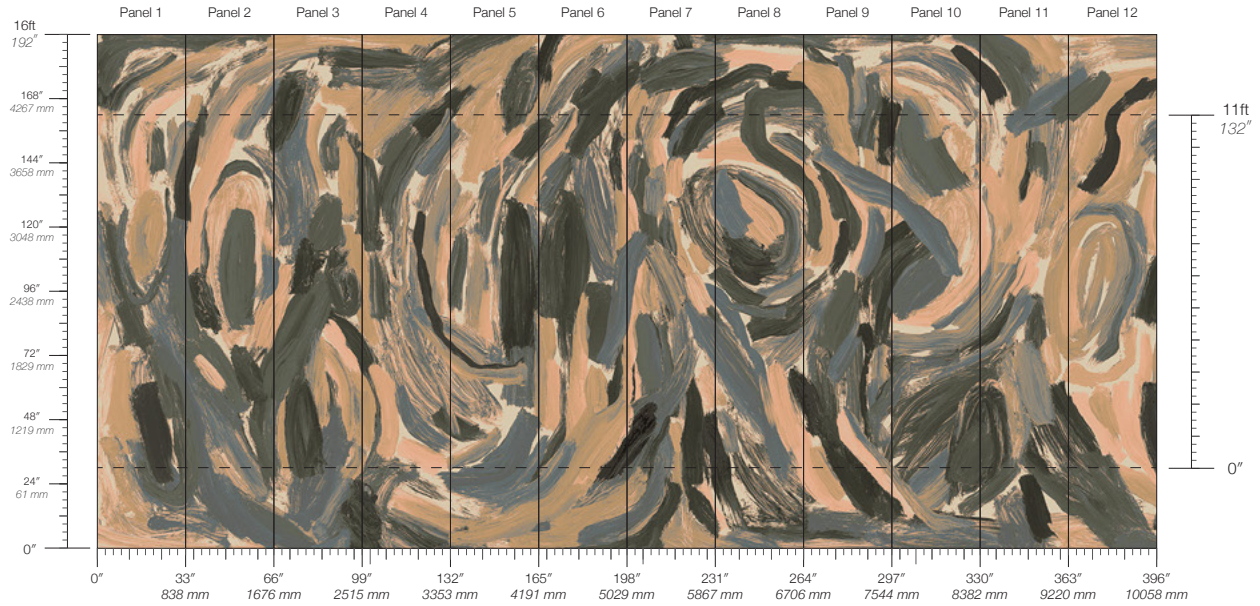

CONTENT
Woven Rayon

PANEL WIDTH
33" / 838 mm trimmed

PANEL HEIGHT
132" / 3353 mm standard
192" / 4877 mm extended

STOCK
Made to order

MINIMUM
1 panel

MAINTENANCE
Vacuum lightly

SPECS
Woven rayon fabric face with
non-woven paper backing
Thick yarn woven surface texture

COLOR
Delight

ITEM
7102

CONTENT
Woven Rayon

PANEL WIDTH
33" / 838 mm trimmed

PANEL HEIGHT
132" / 3353 mm standard
192" / 4877 mm extended

STOCK
Made to order

MINIMUM
1 panel

MAINTENANCE
Vacuum lightly

DISCLAIMER

Refer to our website to see the full mural artwork. Reference the physical sample for color and texture. Panel maps represent mural artwork only.

PANEL WIDTH

33" / 838 mm trimmed

SPECS

Woven rayon fabric face with non-woven paper backing
Thick yarn woven surface texture