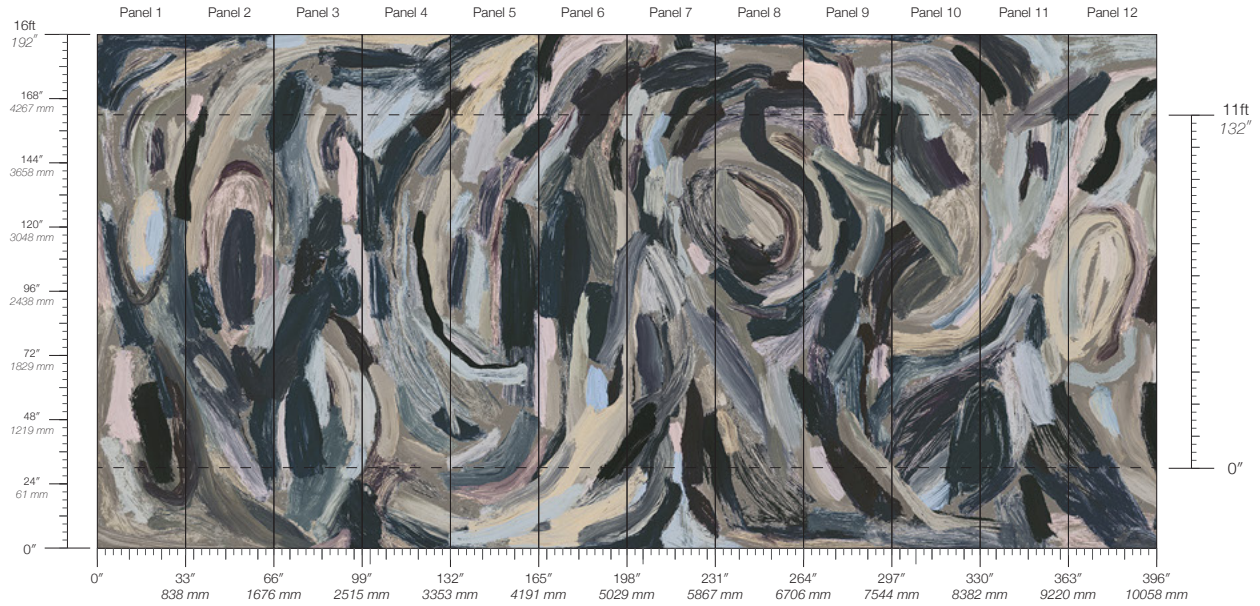

Ensemble Whimsy

Suitable for residential projects

COLOR
Whimsy

ITEM
7108

CONTENT
Woven Rayon

PANEL WIDTH
33" / 838 mm trimmed

PANEL HEIGHT
132" / 3353 mm standard
192" / 4877 mm extended

STOCK
Made to order

MINIMUM
1 panel

MAINTENANCE
Vacuum lightly

SPECS
Woven rayon fabric face with
non-woven paper backing
Thick yarn woven surface texture

REPEAT
Non-repeating

LEAD TIME
4 weeks to print

ORIGIN
USA

DETAILS
Custom options available

PRICE
Available upon request

CONTACT
sales@calicowallpaper.com
+1 718 243 1705
57 Lispernard Street
New York, NY 10013 USA

DISCLAIMER
Refer to our website to
see the full mural artwork.
Reference the physical sample
for color and texture. Panel
maps represent mural
artwork only.