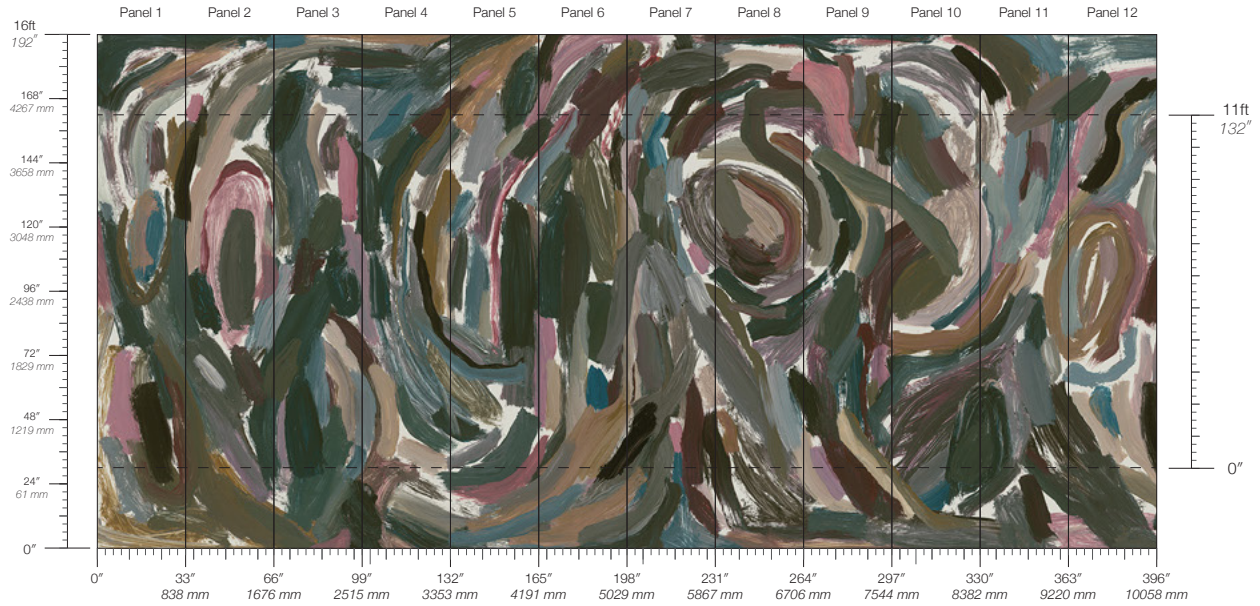

Ensemble Euphoria

Suitable for residential projects

COLOR
Euphoria

ITEM
7104

CONTENT
Woven Rayon

PANEL WIDTH
33" / 838 mm trimmed

PANEL HEIGHT
132" / 3353 mm standard
192" / 4877 mm extended

STOCK
Made to order

MINIMUM
1 panel

MAINTENANCE
Vacuum lightly

SPECS
Woven rayon fabric face with
non-woven paper backing
Thick yarn woven surface texture

REPEAT
Non-repeating

LEAD TIME
4 weeks to print

ORIGIN
USA

DETAILS
Custom options available

PRICE
Available upon request

CONTACT
sales@calicowallpaper.com
+1 718 243 1705
57 Lispenard Street
New York, NY 10013 USA

DISCLAIMER
Refer to our website to
see the full mural artwork.
Reference the physical sample
for color and texture. Panel
maps represent mural
artwork only.