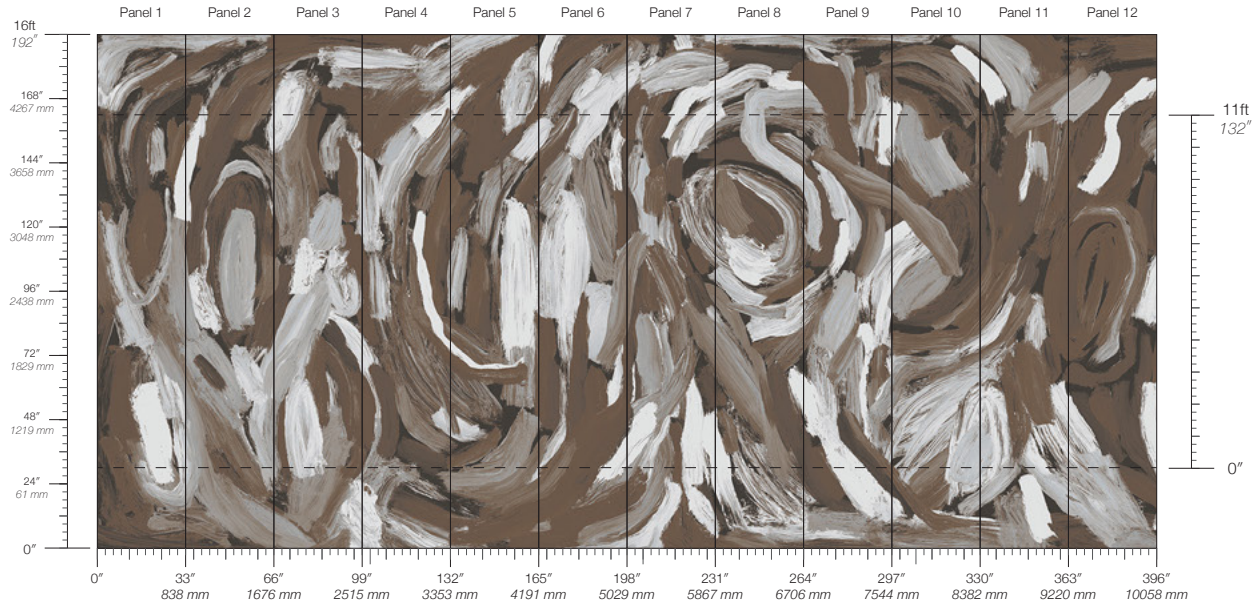

Ensemble Resonance

Suitable for residential projects

COLOR

Resonance

STOCK

Made to order

REPEAT

Non-repeating

CONTACT

sales@calicowallpaper.com
+1 718 243 1705
57 Lispenard Street
New York, NY 10013 USA

ITEM

7106

MINIMUM

1 panel

LEAD TIME

4 weeks to print

CONTENT

Woven Rayon

MAINTENANCE

Vacuum lightly

ORIGIN

USA

DISCLAIMER

Refer to our website to see the full mural artwork. Reference the physical sample for color and texture. Panel maps represent mural artwork only.

PANEL WIDTH

33" / 838 mm trimmed

SPECS

Woven rayon fabric face with non-woven paper backing
Thick yarn woven surface texture

DETAILS

Custom options available

PANEL HEIGHT

132" / 3353 mm standard
192" / 4877 mm extended

PRICE

Available upon request