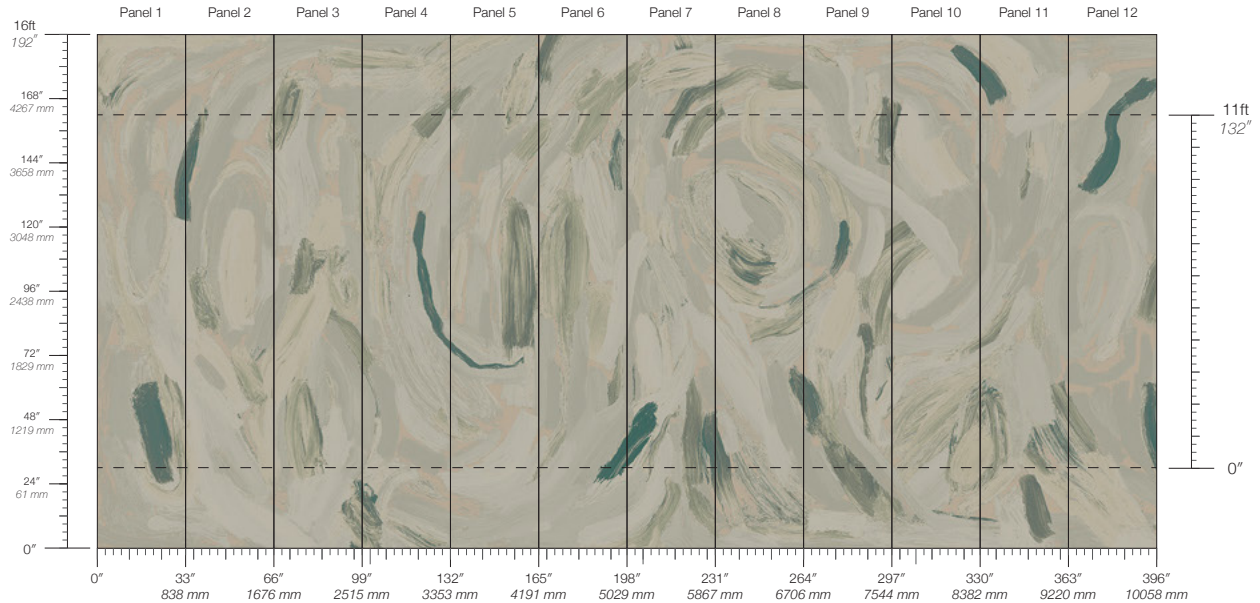

Ensemble Innocence

Suitable for residential projects

COLOR

Innocence

STOCK

Made to order

REPEAT

Non-repeating

CONTACT

sales@calicowallpaper.com
+1 718 243 1705
57 Lispenard Street
New York, NY 10013 USA

ITEM

7105

MINIMUM

1 panel

LEAD TIME

4 weeks to print

CONTENT

Woven Rayon

MAINTENANCE

Vacuum lightly

ORIGIN

USA

DISCLAIMER

Refer to our website to see the full mural artwork. Reference the physical sample for color and texture. Panel maps represent mural artwork only.

PANEL WIDTH

33" / 838 mm trimmed

SPECS

Woven rayon fabric face with non-woven paper backing
Thick yarn woven surface texture

DETAILS

Custom options available

PANEL HEIGHT

132" / 3353 mm standard
192" / 4877 mm extended

PRICE

Available upon request