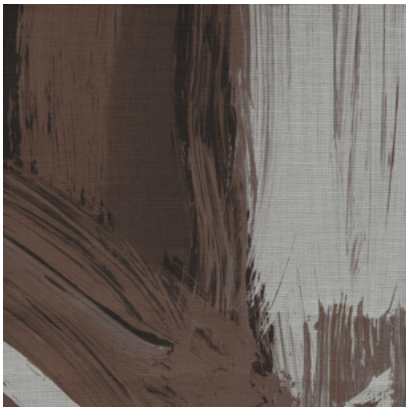

Ensemble rediscovers
the joy and creativity
of your inner child

RESONANCE