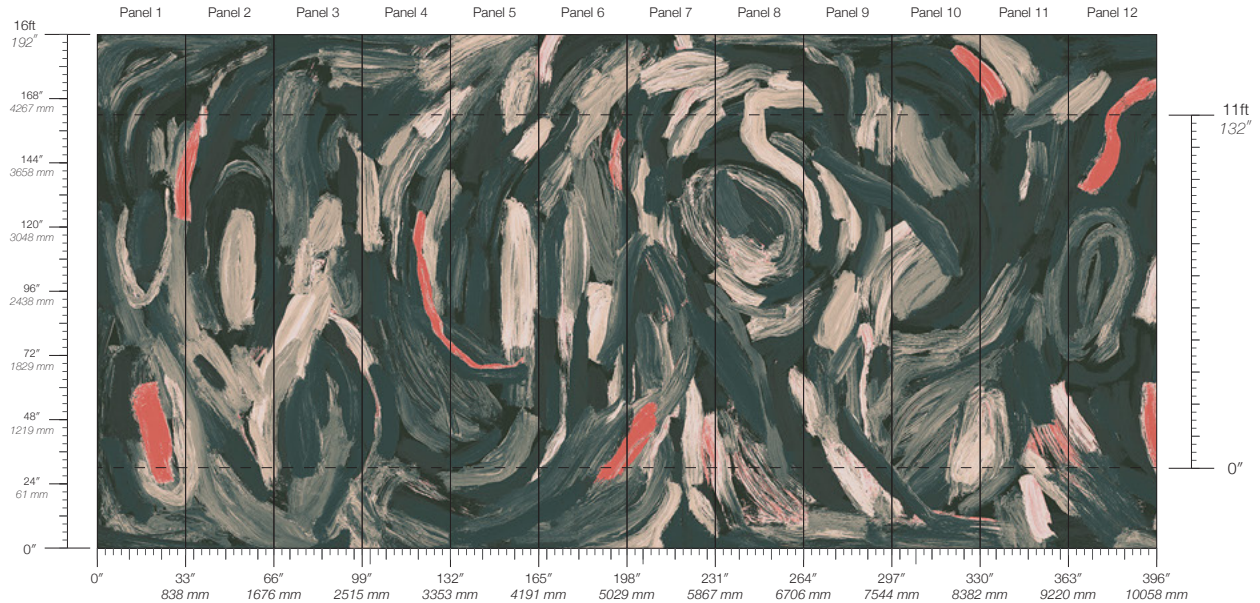

DISCLAIMER

Refer to our website to see the full mural artwork. Reference the physical sample for color and texture. Panel maps represent mural artwork only.

PANEL WIDTH

33" / 838 mm trimmed

SPECS

Woven rayon fabric face with non-woven paper backing
Thick yarn woven surface texture

DETAILS

Custom options available

PANEL HEIGHT

132" / 3353 mm standard
192" / 4877 mm extended

PRICE

Available upon request

Ensemble Spark

Suitable for residential projects

COLOR
Spark

ITEM
7107

CONTENT
Woven Rayon

PANEL WIDTH
33" / 838 mm trimmed

PANEL HEIGHT
132" / 3353 mm standard
192" / 4877 mm extended

STOCK
Made to order

MINIMUM
1 panel

MAINTENANCE
Vacuum lightly