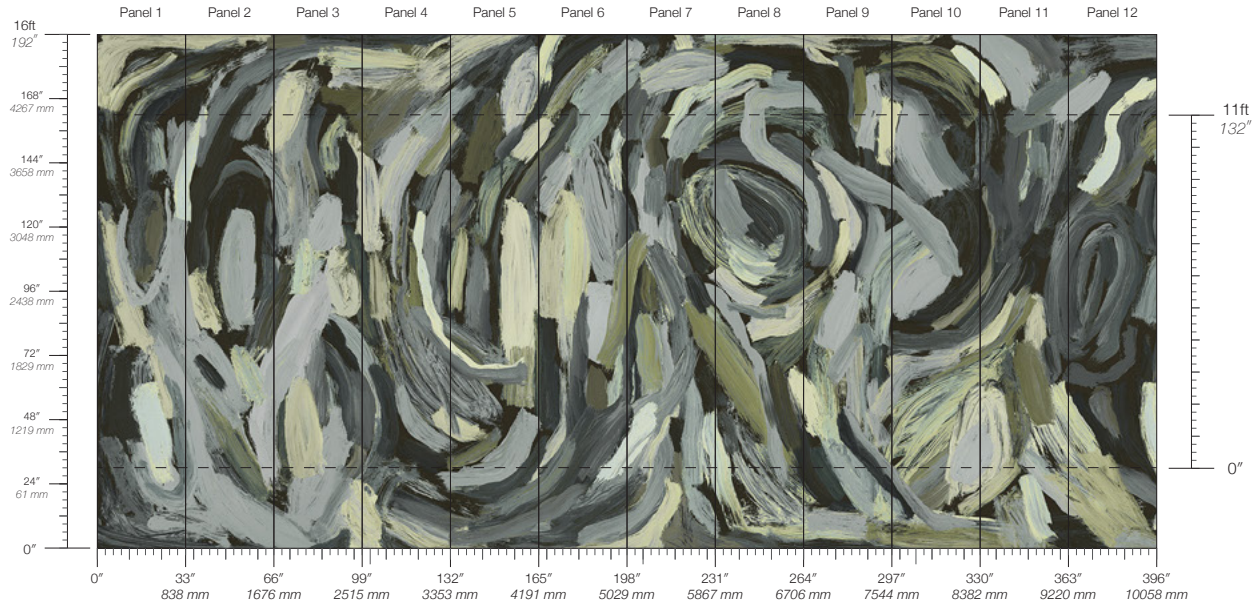

Ensemble Bliss

Suitable for residential projects

COLOR
Bliss

ITEM
7101

CONTENT
Woven Rayon

PANEL WIDTH
33" / 838 mm trimmed

PANEL HEIGHT
132" / 3353 mm standard
192" / 4877 mm extended

STOCK
Made to order

MINIMUM
1 panel

MAINTENANCE
Vacuum lightly

SPECS
Woven rayon fabric face with
non-woven paper backing
Thick yarn woven surface texture

REPEAT
Non-repeating

LEAD TIME
4 weeks to print

ORIGIN
USA

DETAILS
Custom options available

PRICE
Available upon request

CONTACT
sales@calicowallpaper.com
+1 718 243 1705
57 Lispenard Street
New York, NY 10013 USA

DISCLAIMER
Refer to our website to
see the full mural artwork.
Reference the physical sample
for color and texture. Panel
maps represent mural
artwork only.