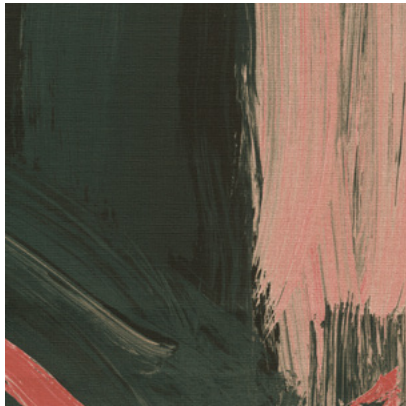

Ensemble rediscovers
the joy and creativity
of your inner child

SPARK