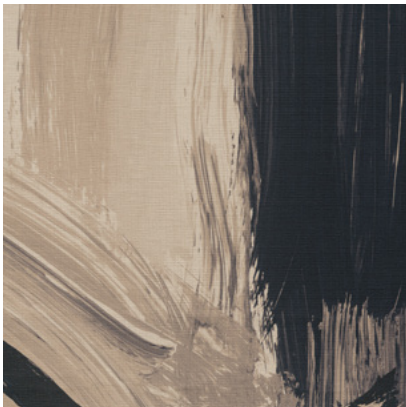

Ensemble rediscovers
the joy and creativity
of your inner child

DIVINE