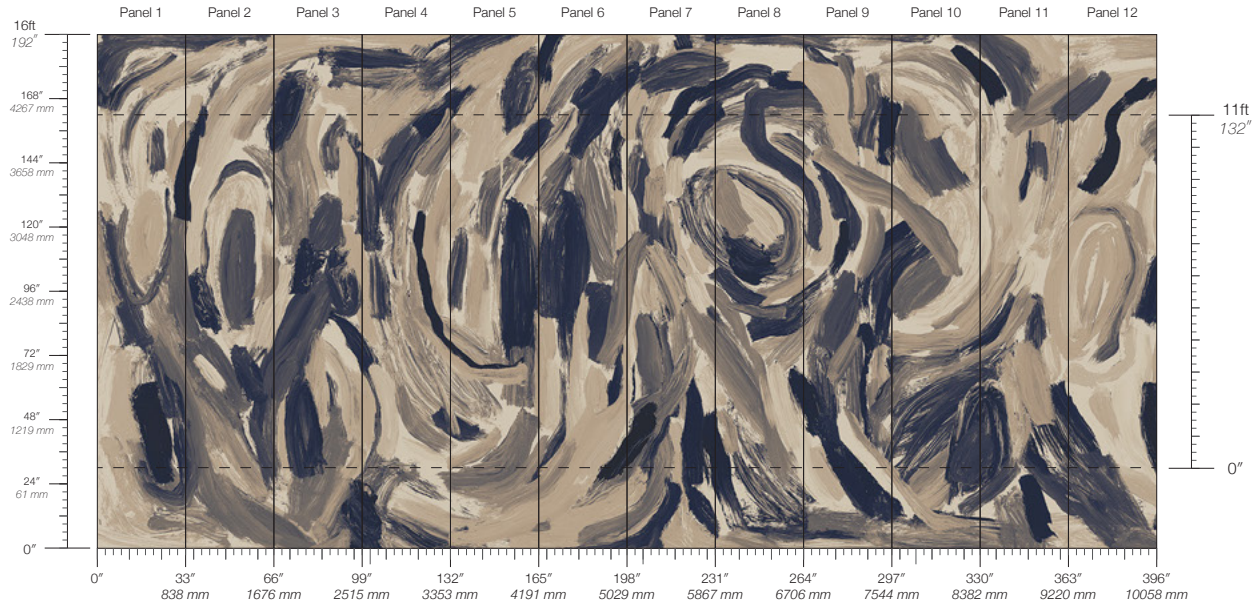

Ensemble Divine

Suitable for residential projects

COLOR
Divine

STOCK
Made to order

REPEAT
Non-repeating

CONTACT
sales@calicowallpaper.com
+1 718 243 1705
57 Lispenard Street
New York, NY 10013 USA

ITEM
7103

MINIMUM
1 panel

LEAD TIME
4 weeks to print

CONTENT
Woven Rayon

MAINTENANCE
Vacuum lightly

ORIGIN
USA

DISCLAIMER
Refer to our website to see the full mural artwork. Reference the physical sample for color and texture. Panel maps represent mural artwork only.

PANEL WIDTH
33" / 838 mm trimmed

SPECS
Woven rayon fabric face with non-woven paper backing
Thick yarn woven surface texture

DETAILS
Custom options available

PANEL HEIGHT
132" / 3353 mm standard
192" / 4877 mm extended

PRICE
Available upon request